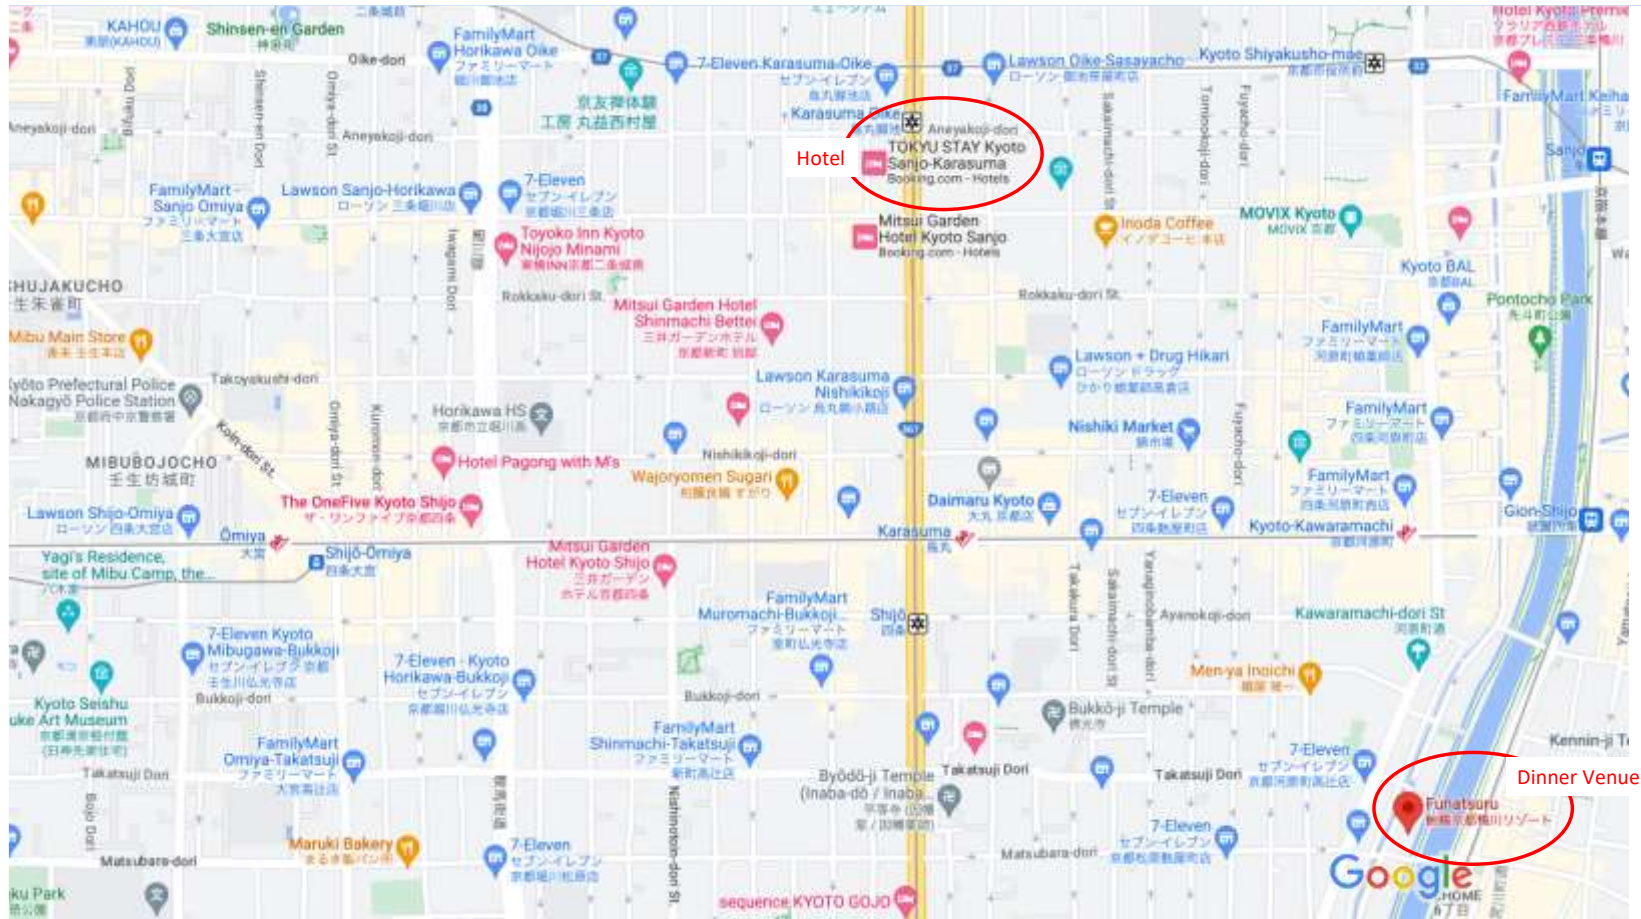

Access to Dinner Venue

Google Maps Funatsuru

Map data ©2023 200 m

Dinner@Funatsuru

<https://www.funatsuru.com/party/>